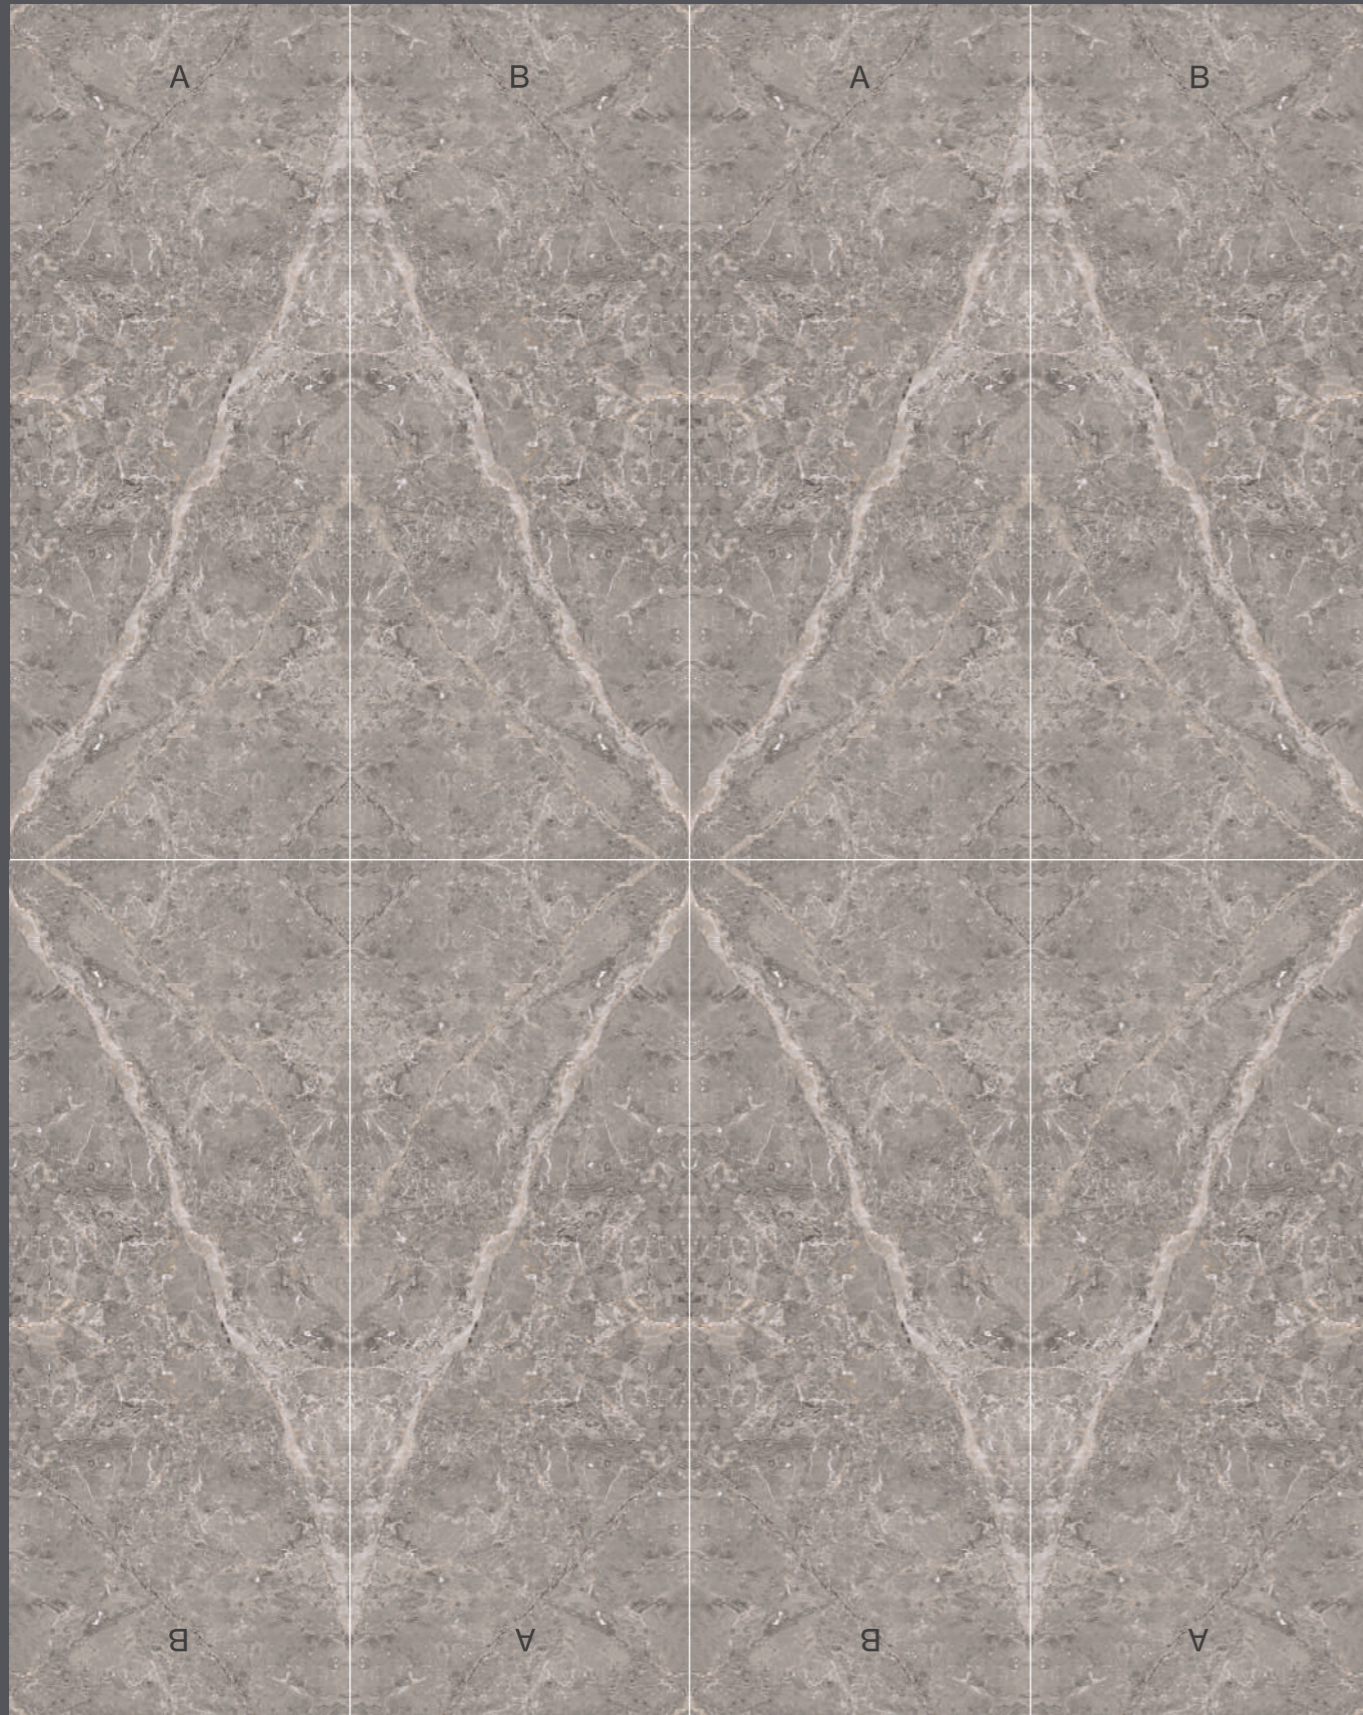

42

Revestimiento Monoporosa Rectificado
Rectified Wall Tiles

Patrones de colocación recomendados
Composición vertical
Recommended laying patterns
Vertical layout